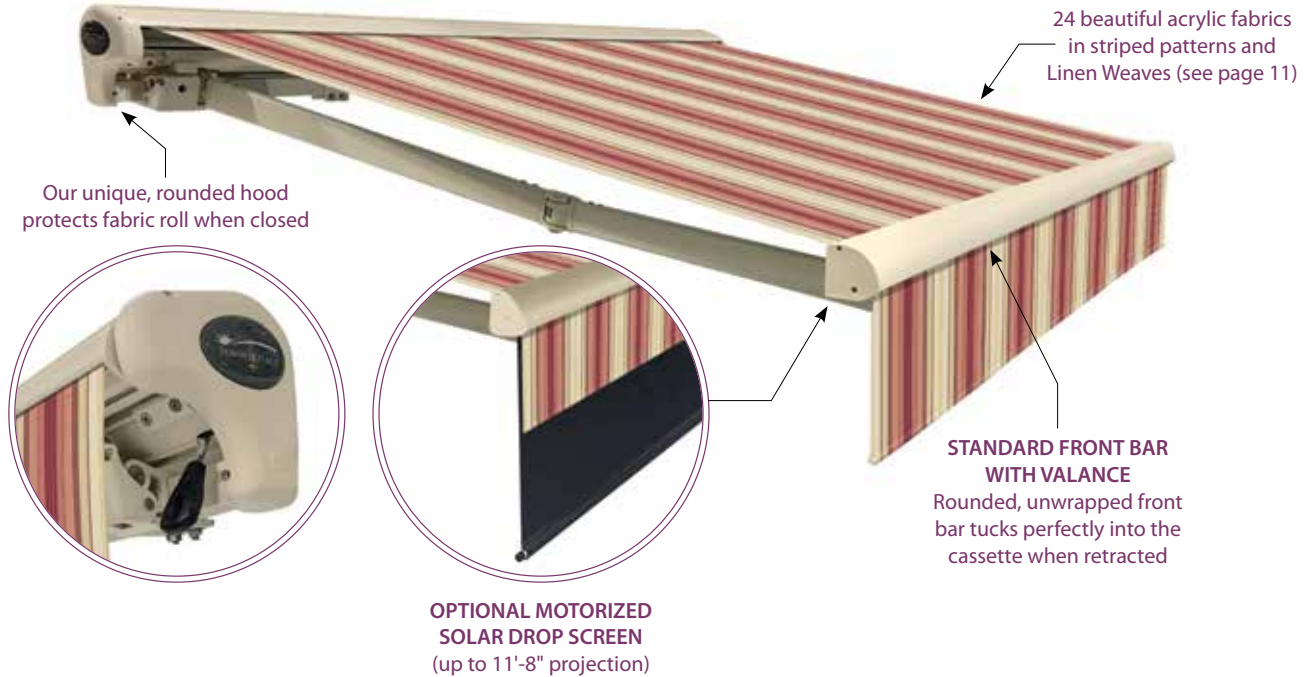

SEMI-CASSETTE

THE SUMMERSPACE[®] SIMPLE SHADE SERIES SEMI-CASSETTE RETRACTABLE AWNING is constructed using the same frame and fabrics as our Traditional Retractable Awning with the added benefit of a fully enclosed fabric cassette housing. This is designed to keep your fabric protected at all times when not in use. This awning is also the perfect choice when roof mount applications are required to meet proper mounting heights. The low-profile contemporary design with a straight valance, along with our low gloss frames, lets everyone know that you have purchased the best awning on the market. Increase your shade and privacy with a beautiful SummerSpace exclusive battery powered, remote controlled solar drop screen. This option provides additional sun control later in the day as the sun becomes lower in the sky. Let's get started. Our quick turnaround times will have you in the shade in no time!

Semi-cassette Awnings by SummerSpace[®] are self-contained with a built in hood which covers the entire fabric roll when retracted. Its modern design gives added style to the awning. This awning will be an exquisite accent to any home's exterior and a perfect solution for roof mount installation.