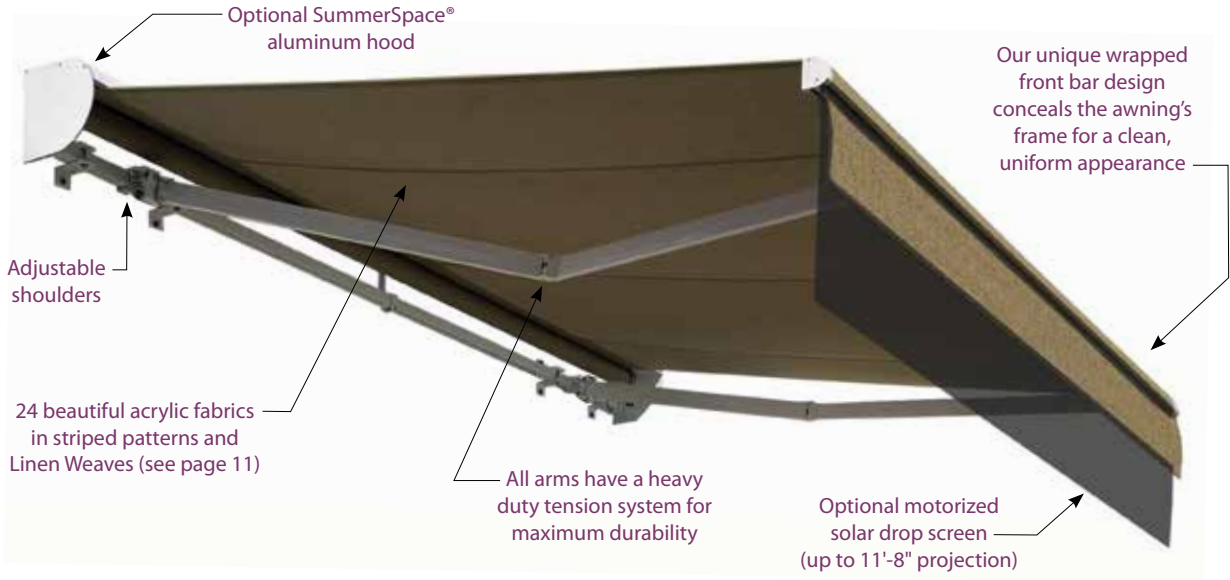

TRADITIONAL