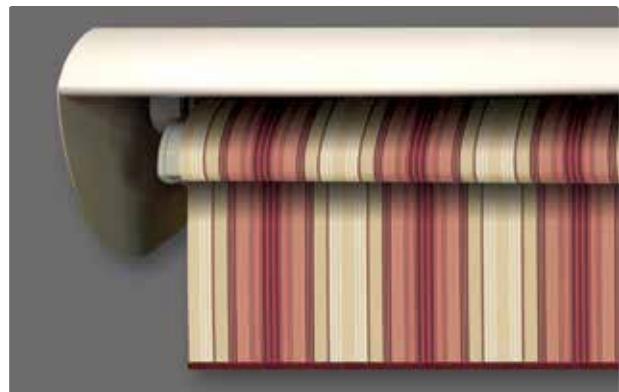

SUMMERSPACE® ALUMINUM HOOD

Protect your fabric from the elements with an optional aluminum hood. (For traditional style awning only.)

INCLUDES A 7 YEAR WARRANTY
(40% longer than the industry average.)