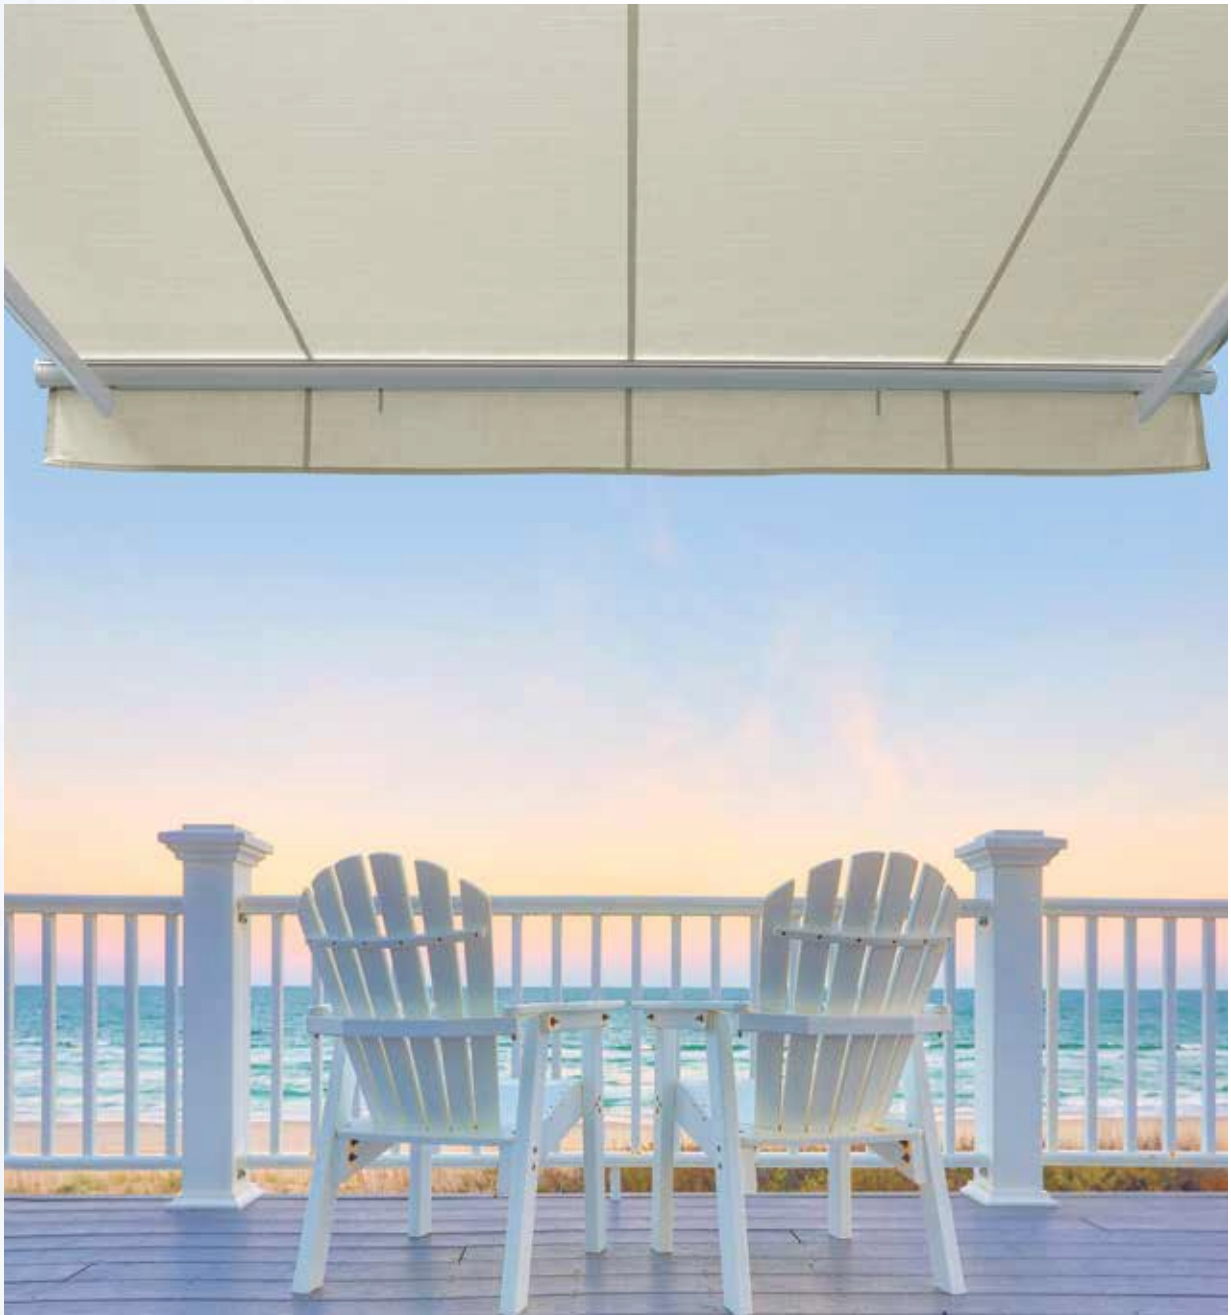

enjoy the view