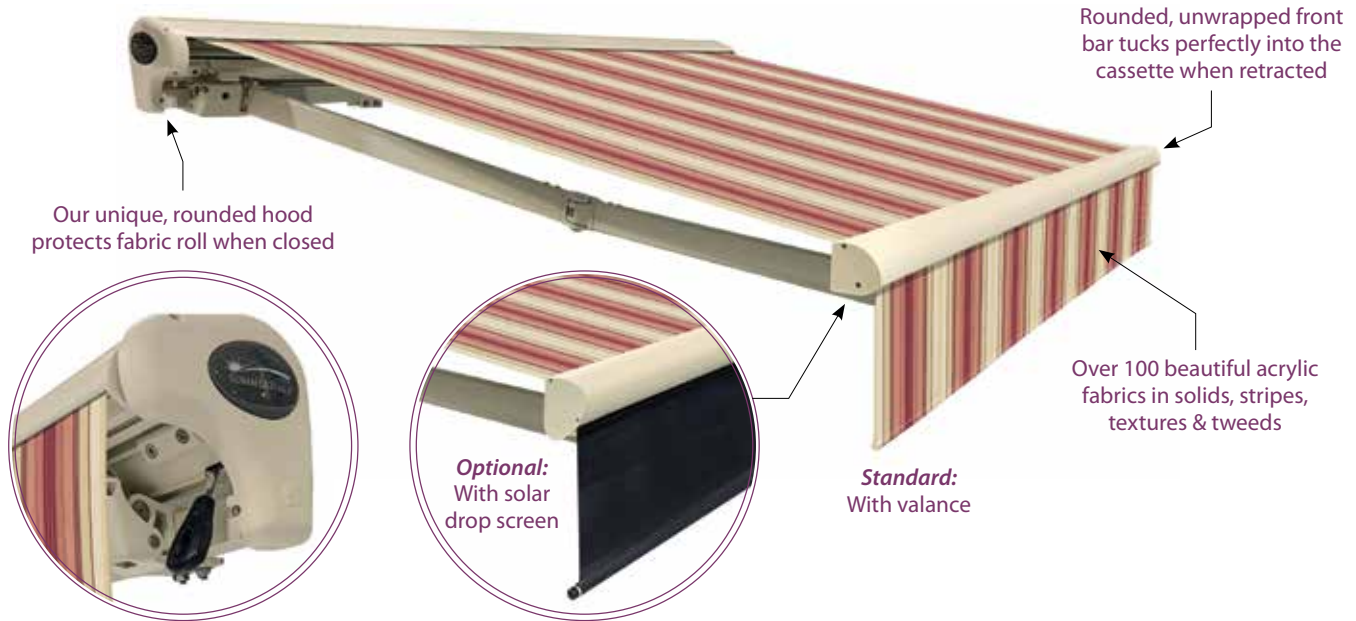

SEMI-CASSETTE

THE SUMMERSPACE[®] SEMI-CASSETTE RETRACTABLE AWNING has clean, elegant styling, and its greatest attribute is the added protection it gives to your fabric. The semi-cassette covers not only the top and sides of the fabric roll, but also the back. This ensures that your beautiful fabric is completely protected when retracted, giving it longer life with color that lasts for years to come. The cassette's sides have a sleek, aerodynamic design that conveys luxury and sophistication, making it a perfect accent to your home's exterior. This awning is designed for both wall and roof mount applications.

Shown in OPEN position (fully extended) with optional solar drop screen (Chalk P06)

Shown in CLOSED position (fully retracted) with optional roof mount brackets

Semi-cassette Awnings by SummerSpace[®] are self-contained with a built in hood which covers the entire fabric roll when retracted. Its modern design gives added style to the awning. This awning will be the perfect accent to any home's exterior and a perfect solution for roof mount installation.