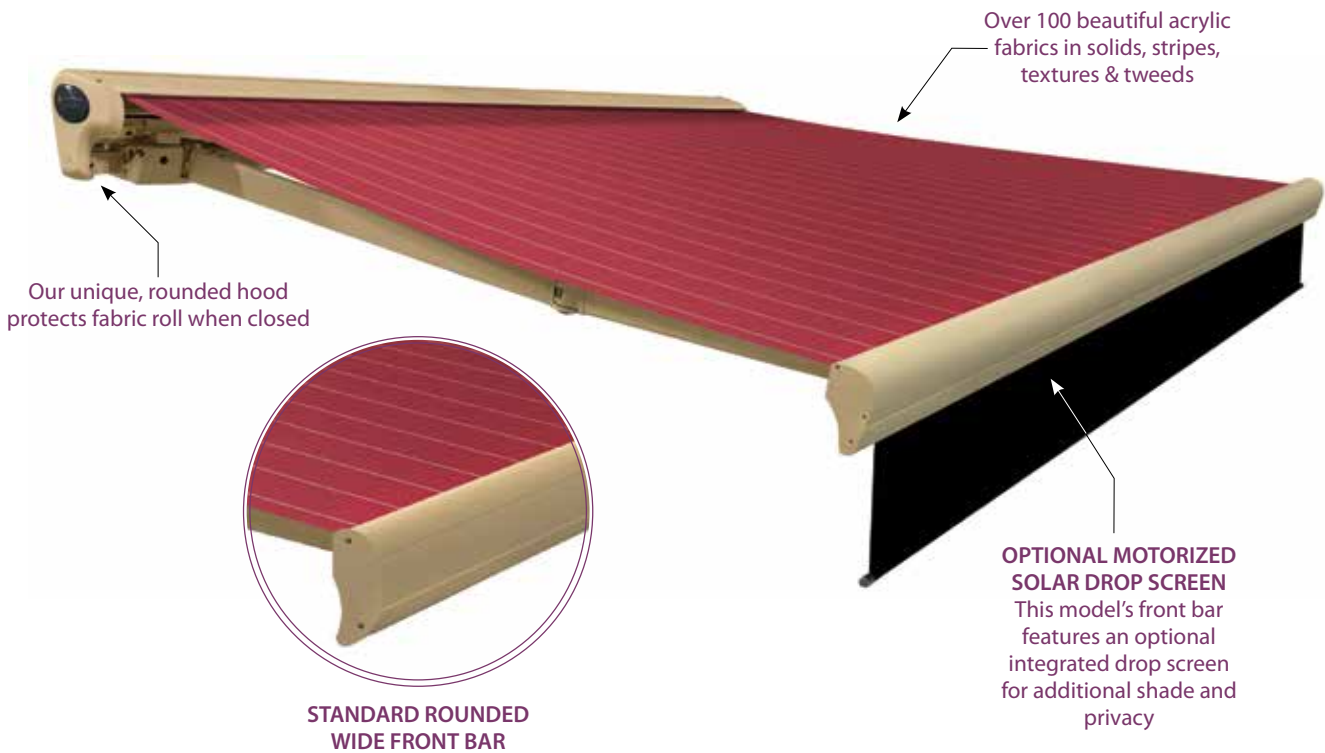

SEMI-CASSETTE

THE SUMMERSPACE[®] SEMI-CASSETTE RETRACTABLE AWNING has clean, elegant styling, and its greatest attribute is the added protection it gives to your fabric. The semi-cassette covers not only the top and sides of the fabric roll, but also the back. This ensures that your beautiful fabric is completely protected when retracted, giving it longer life with color that lasts for years to come. The cassette's sides have a sleek, aerodynamic design that conveys luxury and sophistication, making it a perfect accent to your home's exterior. This awning is designed for both wall and roof mount applications.

Shown in OPEN position (fully extended) with optional solar drop screen (Chalk P06)

Shown in CLOSED position (fully retracted) with optional roof mount brackets

Semi-cassette Awnings by SummerSpace[®] are self-contained with a built in hood which covers the entire fabric roll when retracted. Its modern design gives added style to the awning. This awning will be the perfect accent to any home's exterior and a perfect solution for roof mount installation.

FULL CASSETTE

THE SUMMERSPACE® FULL CASSETTE RETRACTABLE AWNING features the same rounded hood as our semi-cassette model to offer complete coverage of the fabric roll when not in use. Additionally, the oversized front bar protects and hides the arms and shoulders when retracted. This awning is truly revolutionary in style and performance.